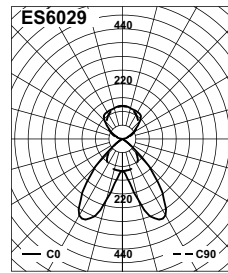

Vega - Luminaires

Catalog Number	A	B	L
VEG-DIS-SPS-124-X	6 3/4" (170 mm)	2" (50 mm)	26 3/4" (680 mm)
VEG-DIS-SPS-128-X	6 3/4" (170 mm)	2" (50 mm)	50 3/8" (1280 mm)
VEG-DIS-SPS-139-X	6 3/4" (170 mm)	2" (50 mm)	38 1/2" (980 mm)
VEG-DIS-SPS-154-X	6 3/4" (170 mm)	2" (50 mm)	50 3/8" (1280 mm)

Catalog Number	A	B	L
VEG-DIS-SPS-224-X	7 7/8" (200 mm)	2" (50 mm)	26 3/4" (680 mm)
VEG-DIS-SPS-228-X	7 7/8" (200 mm)	2" (50 mm)	46 7/8" (1190 mm)
VEG-DIS-SPS-239-X	7 7/8" (200 mm)	2" (50 mm)	35" (890 mm)
VEG-DIS-SPS-254-X	7 7/8" (200 mm)	2" (50 mm)	46 7/8" (1190 mm)
VGT-DIS-SPS-2x228-X	7 7/8" (200 mm)	2" (50 mm)	99" (2512 mm)
VGT-DIS-SPS-2x239-X	7 7/8" (200 mm)	2" (50 mm)	75 1/4" (1912 mm)
VGT-DIS-SPS-2x254-X	7 7/8" (200 mm)	2" (50 mm)	99" (2512 mm)

Catalog Number	A	B	L
VEG-DIS-DPS-224-X	9 7/8" (250 mm)	2" (50 mm)	26 3/4" (680 mm)
VEG-DIS-DPS-228-X	9 7/8" (250 mm)	2" (50 mm)	46 7/8" (1190 mm)
VEG-DIS-DPS-239-X	9 7/8" (250 mm)	2" (50 mm)	35" (890 mm)
VEG-DIS-DPS-254-X	9 7/8" (250 mm)	2" (50 mm)	46 7/8" (1190 mm)

Catalog Number	A	B	L
VEG-DIS-SBL-224-X	6 3/4" (170 mm)	2" (50 mm)	24 13/16" (630 mm)
VEG-DIS-SBL-228-X	6 3/4" (170 mm)	2" (50 mm)	48 7/16" (1230 mm)
VEG-DIS-SBL-254-X	6 3/4" (170 mm)	2" (50 mm)	48 7/16" (1230 mm)
VGT-DIS-SBL-2x228-X	6 3/4" (170 mm)	2" (50 mm)	95 1/8" (2416 mm)
VGT-DIS-SBL-2x254-X	6 3/4" (170 mm)	2" (50 mm)	95 1/8" (2416 mm)