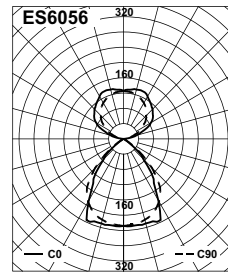

Vega - Luminaires

Catalog Number	A	B	L
VEG-DIS-SPS-124-X	6 3/4" (170 mm)	2" (50 mm)	26 3/4" (680 mm)
VEG-DIS-SPS-128-X	6 3/4" (170 mm)	2" (50 mm)	50 3/8" (1280 mm)
VEG-DIS-SPS-139-X	6 3/4" (170 mm)	2" (50 mm)	38 1/2" (980 mm)
VEG-DIS-SPS-154-X	6 3/4" (170 mm)	2" (50 mm)	50 3/8" (1280 mm)

Catalog Number	A	B	L
VEG-DIS-SPS-224-X	7 7/8" (200 mm)	2" (50 mm)	26 3/4" (680 mm)
VEG-DIS-SPS-228-X	7 7/8" (200 mm)	2" (50 mm)	46 7/8" (1190 mm)
VEG-DIS-SPS-239-X	7 7/8" (200 mm)	2" (50 mm)	35" (890 mm)
VEG-DIS-SPS-254-X	7 7/8" (200 mm)	2" (50 mm)	46 7/8" (1190 mm)
VGT-DIS-SPS-2x228-X	7 7/8" (200 mm)	2" (50 mm)	99" (2512 mm)
VGT-DIS-SPS-2x239-X	7 7/8" (200 mm)	2" (50 mm)	75 1/4" (1912 mm)
VGT-DIS-SPS-2x254-X	7 7/8" (200 mm)	2" (50 mm)	99" (2512 mm)

Catalog Number	A	B	L
VEG-DIS-DPS-224-X	9 7/8" (250 mm)	2" (50 mm)	26 3/4" (680 mm)
VEG-DIS-DPS-228-X	9 7/8" (250 mm)	2" (50 mm)	46 7/8" (1190 mm)
VEG-DIS-DPS-239-X	9 7/8" (250 mm)	2" (50 mm)	35" (890 mm)
VEG-DIS-DPS-254-X	9 7/8" (250 mm)	2" (50 mm)	46 7/8" (1190 mm)

Catalog Number	A	B	L
VEG-DIS-SBL-124-X	6 3/4" (170 mm)	2" (50 mm)	24 13/16" (630 mm)
VEG-DIS-SBL-128-X	6 3/4" (170 mm)	2" (50 mm)	48 7/16" (1230 mm)
VEG-DIS-SBL-154-X	6 3/4" (170 mm)	2" (50 mm)	48 7/16" (1230 mm)
VGT-DIS-SBL-2x128-X	6 3/4" (170 mm)	2" (50 mm)	95 1/8" (2416 mm)
VGT-DIS-SBL-2x154-X	6 3/4" (170 mm)	2" (50 mm)	95 1/8" (2416 mm)