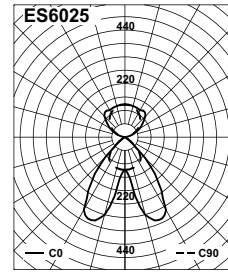

Vega - Luminaires

Catalog Number	A	B	L
VEG-DIS-SPS-124-X	6 3/4" (170 mm)	2" (50 mm)	26 3/4" (680 mm)
VEG-DIS-SPS-128-X	6 3/4" (170 mm)	2" (50 mm)	50 3/8" (1280 mm)
VEG-DIS-SPS-139-X	6 3/4" (170 mm)	2" (50 mm)	38 1/2" (980 mm)
VEG-DIS-SPS-154-X	6 3/4" (170 mm)	2" (50 mm)	50 3/8" (1280 mm)

Catalog Number	A	B	L
VEG-DIS-SPS-224-X	7 7/8" (200 mm)	2" (50 mm)	26 3/4" (680 mm)
VEG-DIS-SPS-228-X	7 7/8" (200 mm)	2" (50 mm)	46 7/8" (1190 mm)
VEG-DIS-SPS-239-X	7 7/8" (200 mm)	2" (50 mm)	35" (890 mm)
VEG-DIS-SPS-254-X	7 7/8" (200 mm)	2" (50 mm)	46 7/8" (1190 mm)
VGT-DIS-SPS-2x228-X	7 7/8" (200 mm)	2" (50 mm)	99" (2512 mm)
VGT-DIS-SPS-2x239-X	7 7/8" (200 mm)	2" (50 mm)	75 1/4" (1912 mm)
VGT-DIS-SPS-2x254-X	7 7/8" (200 mm)	2" (50 mm)	99" (2512 mm)

Catalog Number	A	B	L
VEG-DIS-DPS-224-X	9 7/8" (250 mm)	2" (50 mm)	26 3/4" (680 mm)
VEG-DIS-DPS-228-X	9 7/8" (250 mm)	2" (50 mm)	46 7/8" (1190 mm)
VEG-DIS-DPS-239-X	9 7/8" (250 mm)	2" (50 mm)	35" (890 mm)
VEG-DIS-DPS-254-X	9 7/8" (250 mm)	2" (50 mm)	46 7/8" (1190 mm)

Catalog Number	A	B	L
VEG-DIS-SBL-224-X	6 3/4" (170 mm)	2" (50 mm)	24 13/16" (630 mm)
VEG-DIS-SBL-228-X	6 3/4" (170 mm)	2" (50 mm)	48 7/16" (1230 mm)
VEG-DIS-SBL-254-X	6 3/4" (170 mm)	2" (50 mm)	48 7/16" (1230 mm)
VGT-DIS-SBL-2x228-X	6 3/4" (170 mm)	2" (50 mm)	95 1/8" (2416 mm)
VGT-DIS-SBL-2x254-X	6 3/4" (170 mm)	2" (50 mm)	95 1/8" (2416 mm)