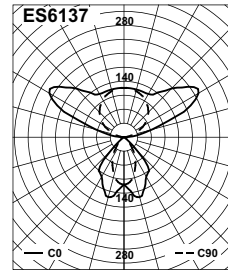

Vega - Luminaires

Catalog Number	A	B	L
VEG-DIS-SPS-124-X	6 3/4" (170 mm)	2" (50 mm)	26 3/4" (680 mm)
VEG-DIS-SPS-128-X	6 3/4" (170 mm)	2" (50 mm)	50 3/8" (1280 mm)
VEG-DIS-SPS-139-X	6 3/4" (170 mm)	2" (50 mm)	38 1/2" (980 mm)
VEG-DIS-SPS-154-X	6 3/4" (170 mm)	2" (50 mm)	50 3/8" (1280 mm)

Catalog Number	A	B	L
VEG-DIS-SPS-224-X	7 7/8" (200 mm)	2" (50 mm)	26 3/4" (680 mm)
VEG-DIS-SPS-228-X	7 7/8" (200 mm)	2" (50 mm)	46 7/8" (1190 mm)
VEG-DIS-SPS-239-X	7 7/8" (200 mm)	2" (50 mm)	35" (890 mm)
VEG-DIS-SPS-254-X	7 7/8" (200 mm)	2" (50 mm)	46 7/8" (1190 mm)
VGT-DIS-SPS-2x228-X	7 7/8" (200 mm)	2" (50 mm)	99" (2512 mm)
VGT-DIS-SPS-2x239-X	7 7/8" (200 mm)	2" (50 mm)	75 1/4" (1912 mm)
VGT-DIS-SPS-2x254-X	7 7/8" (200 mm)	2" (50 mm)	99" (2512 mm)

Catalog Number	A	B	L
VEG-DIS-DPS-224-X	9 7/8" (250 mm)	2" (50 mm)	26 3/4" (680 mm)
VEG-DIS-DPS-228-X	9 7/8" (250 mm)	2" (50 mm)	46 7/8" (1190 mm)
VEG-DIS-DPS-239-X	9 7/8" (250 mm)	2" (50 mm)	35" (890 mm)
VEG-DIS-DPS-254-X	9 7/8" (250 mm)	2" (50 mm)	46 7/8" (1190 mm)

Catalog Number	A	B	L
VEG-DIS-SBL-124-X	6 3/4" (170 mm)	2" (50 mm)	24 13/16" (630 mm)
VEG-DIS-SBL-128-X	6 3/4" (170 mm)	2" (50 mm)	48 7/16" (1230 mm)
VEG-DIS-SBL-154-X	6 3/4" (170 mm)	2" (50 mm)	48 7/16" (1230 mm)
VGT-DIS-SBL-2x128-X	6 3/4" (170 mm)	2" (50 mm)	95 1/8" (2416 mm)
VGT-DIS-SBL-2x154-X	6 3/4" (170 mm)	2" (50 mm)	95 1/8" (2416 mm)