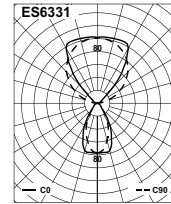

# LALUNA Luminaires

Catalog Number	A	B	L
LAL-DIS-AD-124-X	1 3/4" (44 mm)	2" (50 mm)	59" (1500 mm)
LAL-DIS-AD-139-X	1 3/4" (44 mm)	2" (50 mm)	70 7/8" (1800 mm)
LAL-DIS-AD-154-X	1 3/4" (44 mm)	2" (50 mm)	82 11/16" (2100 mm)
LAL-DIS-AD-239-X	1 3/4" (44 mm)	2" (50 mm)	98 7/16" (2400 mm)
LAL-DIS-AD-254-X	1 3/4" (44 mm)	2" (50 mm)	118 1/8" (3000 mm)

Catalog Number	A	B	L
LAL-DIS-BL-124-X	1 3/4" (44 mm)	2" (50 mm)	59" (1500 mm)
LAL-DIS-BL-139-X	1 3/4" (44 mm)	2" (50 mm)	70 7/8" (1800 mm)
LAL-DIS-BL-154-X	1 3/4" (44 mm)	2" (50 mm)	82 11/16" (2100 mm)
LAL-DIS-BL-239-X	1 3/4" (44 mm)	2" (50 mm)	98 7/16" (2400 mm)
LAL-DIS-BL-254-X	1 3/4" (44 mm)	2" (50 mm)	118 1/8" (3000 mm)

Catalog Number	A	B	L
LAL-IN-124-X	1 3/4" (44 mm)	2" (50 mm)	59" (1500 mm)
LAL-IN-139-X	1 3/4" (44 mm)	2" (50 mm)	70 7/8" (1800 mm)
LAL-IN-154-X	1 3/4" (44 mm)	2" (50 mm)	82 11/16" (2100 mm)
LAL-IN-239-X	1 3/4" (44 mm)	2" (50 mm)	98 7/16" (2400 mm)
LAL-IN-254-X	1 3/4" (44 mm)	2" (50 mm)	118 1/8" (3000 mm)

Catalog Number	A	B	L
LAL-D-BL-128-X	1 3/4" (44 mm)	2" (50 mm)	53 1/2" (1360 mm)
LAL-D-BL-228-X	1 3/4" (44 mm)	2" (50 mm)	100 3/4" (2560 mm)

Catalog Number	A	B	L
LAL-D-AD-128-X	1 3/4" (44 mm)	2" (50 mm)	53 1/2" (1360 mm)
LAL-D-AD-228-X	1 3/4" (44 mm)	2" (50 mm)	100 3/4" (2560 mm)