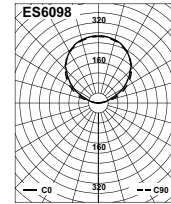

# LALUNA Luminaires

Catalog Number	A	B	L
LAL-DIS-AD-124-X	1 3/4" (44 mm)	2" (50 mm)	59" (1500 mm)
LAL-DIS-AD-139-X	1 3/4" (44 mm)	2" (50 mm)	70 7/8" (1800 mm)
LAL-DIS-AD-154-X	1 3/4" (44 mm)	2" (50 mm)	82 11/16" (2100 mm)
LAL-DIS-AD-239-X	1 3/4" (44 mm)	2" (50 mm)	98 7/16" (2400 mm)
LAL-DIS-AD-254-X	1 3/4" (44 mm)	2" (50 mm)	118 1/8" (3000 mm)

Catalog Number	A	B	L
LAL-DIS-BL-124-X	1 3/4" (44 mm)	2" (50 mm)	59" (1500 mm)
LAL-DIS-BL-139-X	1 3/4" (44 mm)	2" (50 mm)	70 7/8" (1800 mm)
LAL-DIS-BL-154-X	1 3/4" (44 mm)	2" (50 mm)	82 11/16" (2100 mm)
LAL-DIS-BL-239-X	1 3/4" (44 mm)	2" (50 mm)	98 7/16" (2400 mm)
LAL-DIS-BL-254-X	1 3/4" (44 mm)	2" (50 mm)	118 1/8" (3000 mm)

Catalog Number	A	B	L
LAL-IN-124-X	1 3/4" (44 mm)	2" (50 mm)	59" (1500 mm)
LAL-IN-139-X	1 3/4" (44 mm)	2" (50 mm)	70 7/8" (1800 mm)
LAL-IN-154-X	1 3/4" (44 mm)	2" (50 mm)	82 11/16" (2100 mm)
LAL-IN-239-X	1 3/4" (44 mm)	2" (50 mm)	98 7/16" (2400 mm)
LAL-IN-254-X	1 3/4" (44 mm)	2" (50 mm)	118 1/8" (3000 mm)

Catalog Number	A	B	L
LAL-D-BL-128-X	1 3/4" (44 mm)	2" (50 mm)	53 1/2" (1360 mm)
LAL-D-BL-228-X	1 3/4" (44 mm)	2" (50 mm)	100 3/4" (2560 mm)

Catalog Number	A	B	L
LAL-D-AD-128-X	1 3/4" (44 mm)	2" (50 mm)	53 1/2" (1360 mm)
LAL-D-AD-228-X	1 3/4" (44 mm)	2" (50 mm)	100 3/4" (2560 mm)