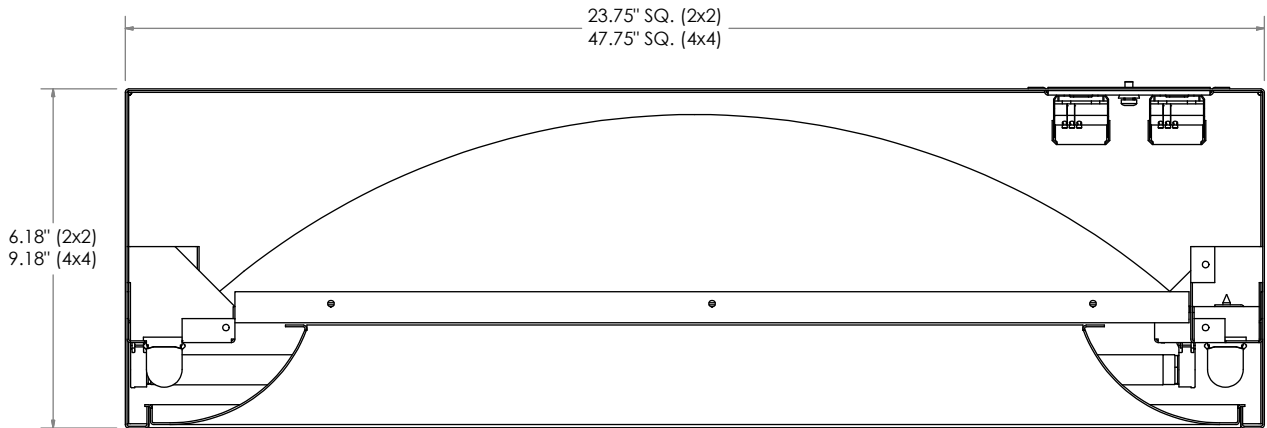

# SS42-R & SS44-R

DIRECT / INDIRECT  
T5, T5HO or 55W BIAx  
"T" GRID MOUNTING

DIRECT / INDIRECT

Lamps: Supplied by others

**PRODUCT SPECIFICATION DATA:**

The SS42-R and SS44-R series is a direct/indirect recessed fixture that combines recessed advantages with efficient shielded light output. SS42-R and SS44-R fixtures have powdercoated housings, with precision formed, high reflectance enamel reflectors for optimal optical efficiency. The 4-sided perforated steel basket is retained using torsion springs for easy relamping or removal.

**\*NOTE:  
NOT AVAILABLE WITH  
40 or 50W BIAx LAMPS  
(22.5" LENGTH)**

**OPTIONS:**

**Mounting Options:**

T - Standard T-grid ceiling (*T clips supplied*)

**Lamp Options:**

- BX - 55W biax lamp (20.7" length)
- T5 - 5/8" diameter lamp
- T5HO - 5/8" diameter lamp (*High output*)