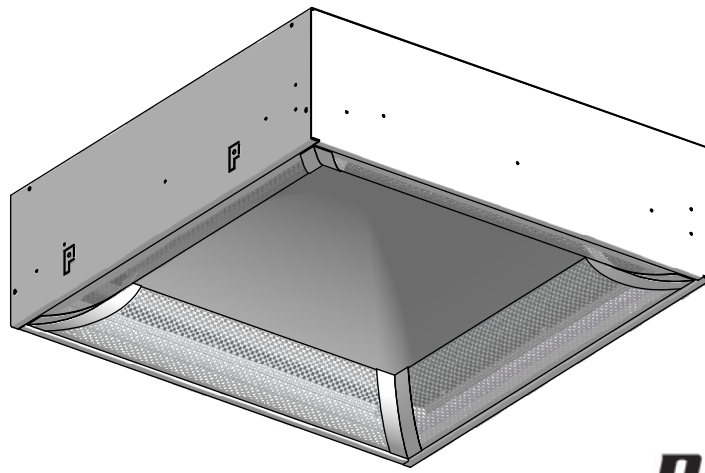

# SS42-R & SS44-R

DIRECT / INDIRECT  
T5, T5HO or 55W BIAx  
"T" GRID MOUNTING

DIRECT / INDIRECT

Lamps: Supplied by others

**PRODUCT SPECIFICATION DATA:**

The SS42-R and SS44-R series is a direct/indirect recessed fixture that combines recessed advantages with efficient shielded light output. SS42-R and SS44-R fixtures have powdercoated housings, with precision formed, high reflectance enamel reflectors for optimal optical efficiency. The 4-sided perforated steel basket is retained using torsion springs for easy relamping or removal.

**\*NOTE:  
NOT AVAILABLE WITH  
40 or 50W BIAx LAMPS  
(22.5" LENGTH)**

**OPTIONS:**

**Mounting Options:**

T - Standard T-grid ceiling (*T clips supplied*)

**Lamp Options:**

- BX - 55W biax lamp (20.7" length)
- T5 - 5/8" diameter lamp
- T5HO - 5/8" diameter lamp (*High output*)