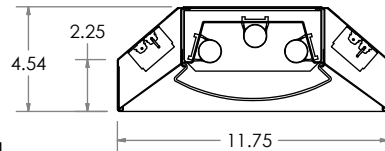

Type

Date

SILEA II - SC2144-R

DIRECT/INDIRECT
T8, T5, T5HO or BIAX
"T" GRID

RECESSED D/I

PMCLIGHTING

OPTIONS:

Output Options:

DI - Direct / Indirect

Mounting Options:

T - Standard T-Bar Ceiling
(Clips to hold T-Bar supplied)

Lamp Options:

BX - Biax (50w)
T5 - 5/8" Diameter Fluorescent
T5HO - 5/8" Diameter High Output Fluorescent
T8 - 1" Diameter Fluorescent

Diffuser Options:

FCA - 91% Transmissive Microlinear Frosted Lens

Color Options:

WHT - White Powder Coat (Standard)
CA - Custom Color (Consult Factory)

Voltage Options:

UNV - Universal voltage - 120/277v (Standard)
120V - 120 volt operation
277V - 277 volt operation
347V - 347 volt operation

Electrical Options:

2CIR - 2 Circuit Wiring
2 lamp - AB
3 lamp - ABA
4 lamp - ABBA
DIMG - Dimming ballast
DIMH - Lutron Hilume Dimming ballast

dimming by

GLR - In line fusing
EM - Emergency Battery Pack

PRODUCT SPECIFICATION DATA:

Construction: Die formed from heavy gauge cold rolled steel.
Finish: Standard fixtures are polyester powdercoated white. Reflective internal components are finished in high gloss white enamel (Min. Reflectance Factor = 90%)
Consult Factory for custom finishes.
Factory wired for ease in installation.
Ballast accessible from below ceiling.
Chicago Plenum-CCEA - consult factory.

Fixtures are UL/CUL listed for Damp Location, and have **standard electronic ballasts**.
Each fixture is lamp-tested at the factory before shipment.

ORDERING INFORMATION

Series	Output	Mounting	Lamps / Type	Width	Length	Diffuser	Color	Voltage	Electrical
SC2144-R	DI	T		X		FCA			
	DI	T	1 BX 2 T5 3 T5HO T8	1' 2'	2' 4'	FCA	WHT (STANDARD) CA (CUSTOM- CONSULT FACTORY)	UNV (STANDARD) 120V 277V 347V	(CONSULT FACTORY FOR ALL OPTIONS) 2CIR DIMG DIMH EM GLR

PMCLIGHTING