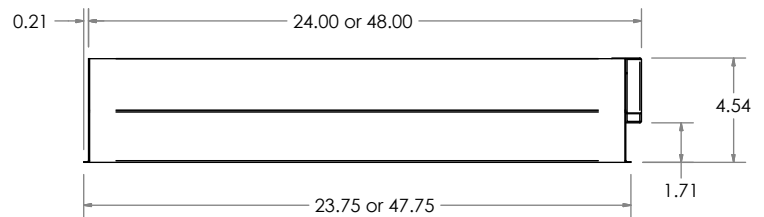

Type

Date

SILEA II - SC2144-R

DIRECT/INDIRECT
T8, T5, T5HO or BIAX
"T" GRID

RECESSED D/I

PMCLIGHTING

OPTIONS:

Output Options:

DI - Direct / Indirect

Mounting Options:

T - Standard T-Bar Ceiling
(Clips to hold T-Bar supplied)

Lamp Options:

BX - Biax (50w)
T5 - 5/8" Diameter Fluorescent
T5HO - 5/8" Diameter High Output Fluorescent
T8 - 1" Diameter Fluorescent