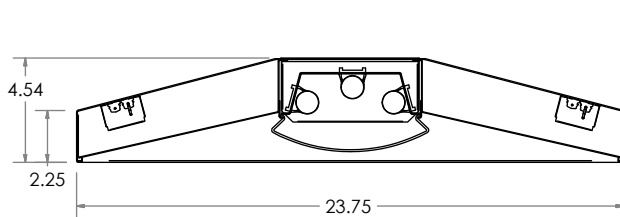

Type

Date

SILEA II - SC2144-R

DIRECT/INDIRECT
T8, T5, T5HO or BIAX
"T" GRID

RECESSED D/I

PMCLIGHTING

OPTIONS:

Output Options:

DI - Direct / Indirect

Mounting Options:

T - Standard T-Bar Ceiling
(Clips to hold T-Bar supplied)

Lamp Options:

BX - Biax (50w)
T5 - 5/8" Diameter Fluorescent
T5HO - 5/8" Diameter High Output Fluorescent
T8 - 1" Diameter Fluorescent